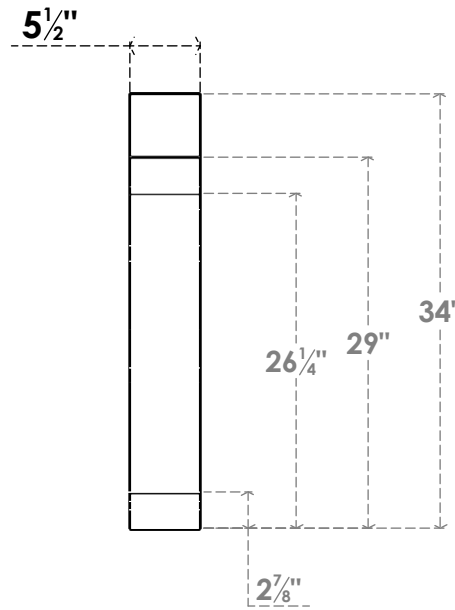

ITEM NUMBER: BRCPC055X34000X34000LEC

5 1/2"W X 34"D X 34"H LEGACY ARCHITECTURAL GRADE PVC CLOSED KNEE BRACE

SIDE PROFILE

FRONT PROFILE

ISOMETRIC

EKENA MILLWORK
2300 WEST MAIN ST.
CLARKSVILLE, TX 75426
TOLL FREE: 866-607-0453
WWW.EKENAMILLWORK.COM