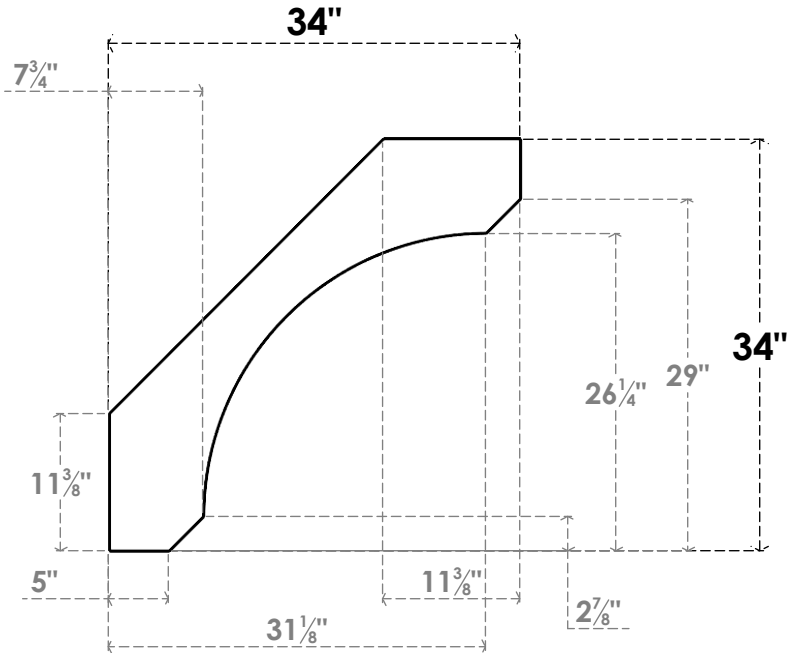

ITEM NUMBER: BRCPC055X34000X34000LEC

5 1/2"W X 34"D X 34"H LEGACY ARCHITECTURAL GRADE PVC CLOSED KNEE BRACE

SIDE PROFILE

FRONT PROFILE

ISOMETRIC

EKENA MILLWORK
2300 WEST MAIN ST.
CLARKSVILLE, TX 75426
TOLL FREE: 866-607-0453
WWW.EKENAMILLWORK.COM